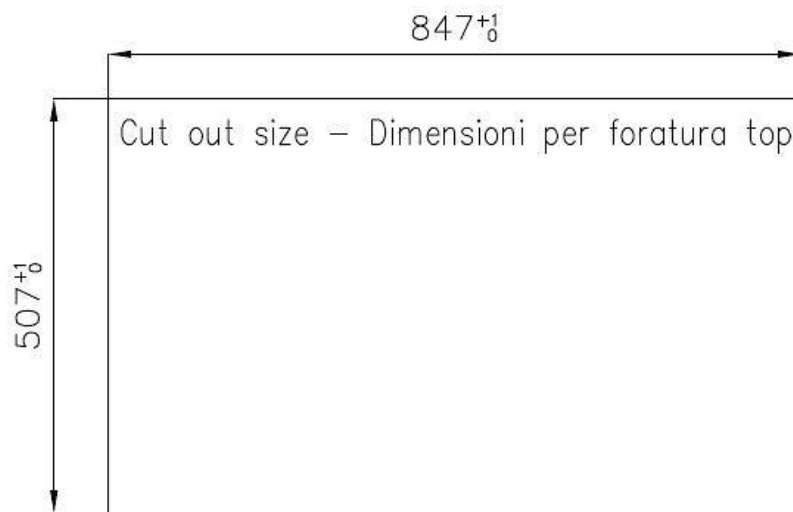

Texture Foster brushed

Base 60 cm

Dimensions 860 x 520 mm

Standard fittings Fixing hooks, gasket, drain, overflow and siphon, boxed packing

Mixer holes 2 standard holes

Built-in hole [View technical data sheet](#)

High thickness 1mm thick steel. A significant thickness, which guarantees the maximum sturdiness and durability.

Perimetral overflow The overflow is always a security on the Foster sinks that prevents the overflow of water in case of oversights. The perimeter drain solution improves aesthetics thanks to its square and essential shape.

Small radius Bowls with squared shapes with a modern design and an increased capacity, for a minimal aesthetics connected with an extreme practicity.

TECHNICAL DATA

Lavello serie Master cod. 1250/05*

FTS