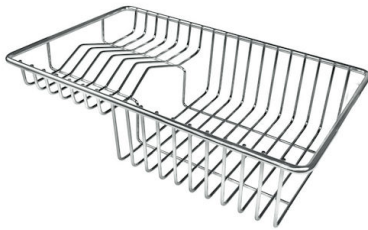

Double mixer hole The large tap counter is already fitted with a series of 2 tap holes. In the second hole it is possible to install the remote control of the automatic drain or, alternatively, a practical soap dispenser.

Small radius Bowls with squared shapes with a modern design and an increased capacity, for a minimal aesthetics connected with an extreme practicity.

TECHNICAL DATA

Lavello serie Master cod. 1250/05*

FTS

EQUIPMENT

Automatic waste fitting - PM

8407 113

OPTIONAL ACCESSORIES

Glass chopping board
8631 300

HDPE Chopping board
8657 001

HPDE Twin chopping board
8644 101

Stainless steel plate rack
8100 303

Stainless steel plate rack
8100 201

White bowl
8153 100

* only in combination with the accessory
8644 101

**Graters kit with ring-holder and
food collection tray**
8159 101

* only in combination with the accessory
8644 101