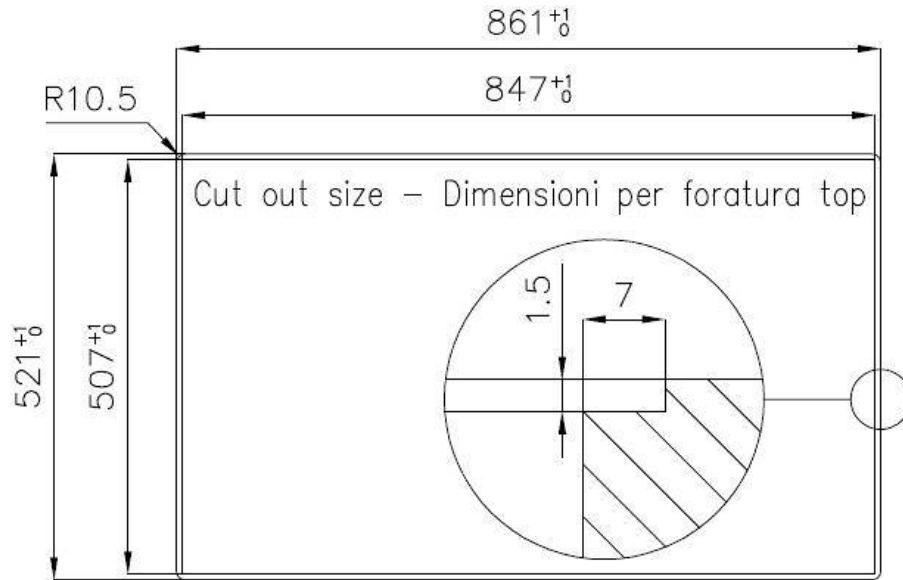

Texture Foster brushed

Base 60 cm

Dimensions 860 x 520 mm

Standard fittings Fixing hooks, gasket, drain, overflow and siphon, boxed packing

Mixer holes 2 standard holes

Built-in hole [View technical data sheet](#)

Small radius Bowls with squared shapes with a modern design and an increased capacity, for a minimal aesthetics connected with an extreme practicity.

TECHNICAL DATA

Lavello serie Master cod. 1250/05*

FTS